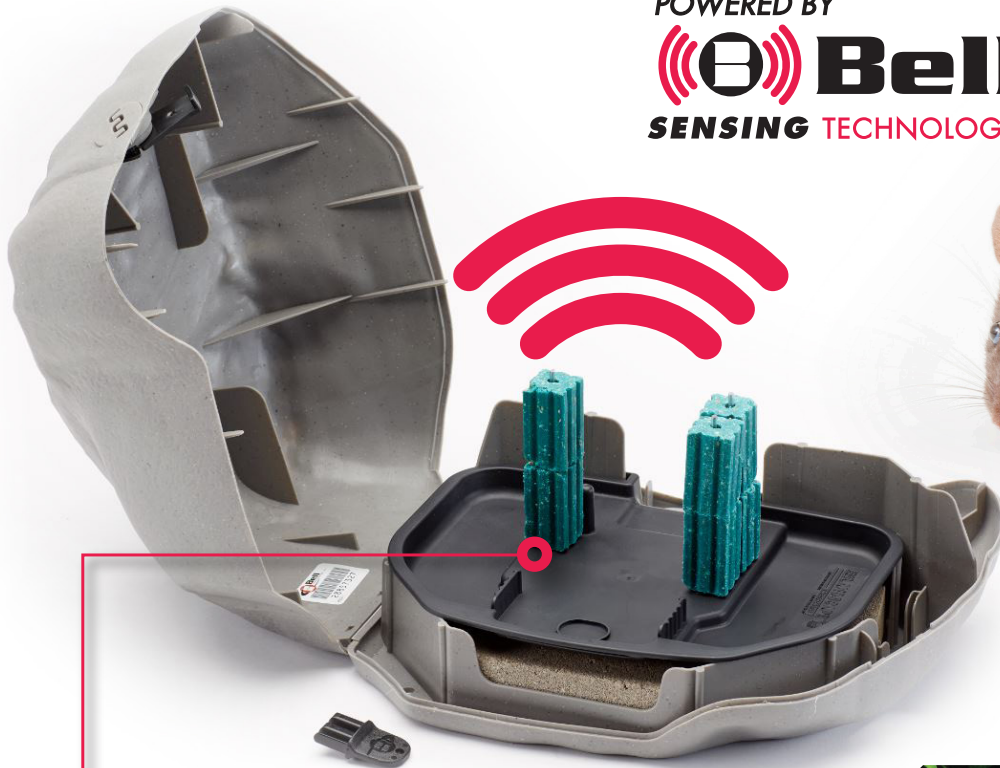

Protecta®
EVO

LANDSCAPE®

WEIGHTED

PATENTED

POWERED BY

Bell
SENSING TECHNOLOGIES®

- SEAMLESS INTEGRATION
- TRACK RODENT ACTIVITY
- EASY TO INSTALL AND AFFORDABLE

- ▶ Holds up to six blox of bait
- ▶ Holds 1 T-Rex® or T-Rex® iQ™ rat trap OR 1 Mini-Rex trap or Trapper® Mouse iQ™ trap
- ▶ Simply replace old tray with new iQ™ tray in existing station
- ▶ EVO® key for fast opening
- ▶ Know when & where rodents are traveling

PRODUCT	CODE	DIMENSIONS (in)
Weighted Landscape iQ	IQ9308	10.5 x 8 x 2.5

www.bellsensing.com

Scan our QR code for more information